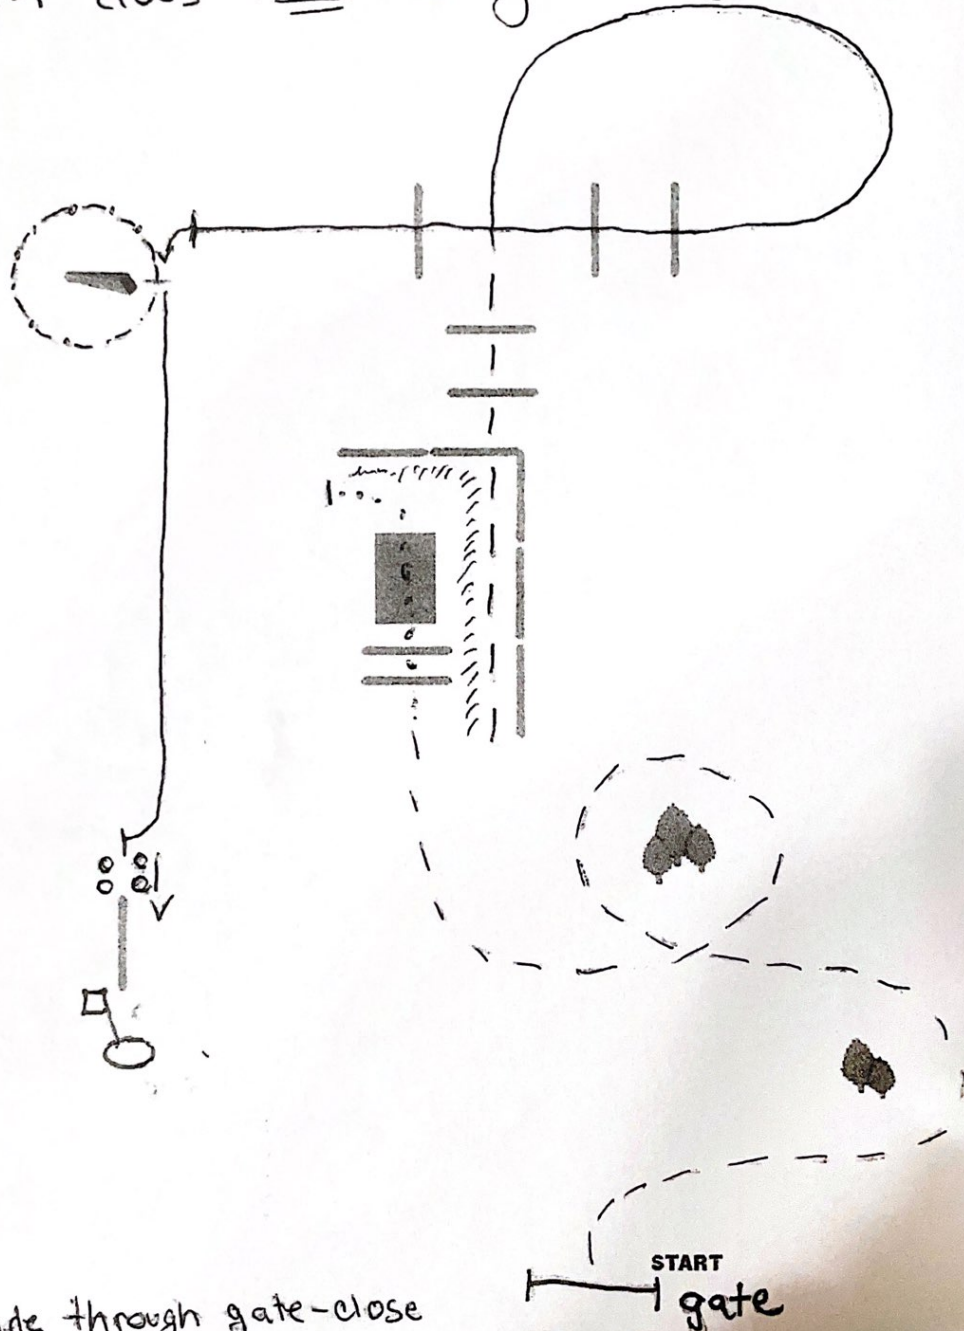

State Fair Show

ALL Classes Ranch Trail

* Youth does NOT drag the Log.

- 1 Open ride through gate - close
- 2 Trot around bushes, as shown
- 3 Walk, walk over logs and over bridge, walk to the left
- 4 Back L around bridge
- 5 Trot out of chute and over logs
- 6 Lope right lead in loop over logs, continue to drag, stop, 90° (1/4) turn left
- 7 Drag in a circle to the right at the walk or trot, return drag to the original location
- 8 Lope left lead down arena, walk to sidepass, stop
- 9 Sidepass left over log ~~to gate~~ to mailbox
10. Open + close mailbox - Pattern complete

Note: The drawn description of this pattern is only intended for the general depiction of the pattern. Exhibitors should utilize the arena search to best exhibit their horses.